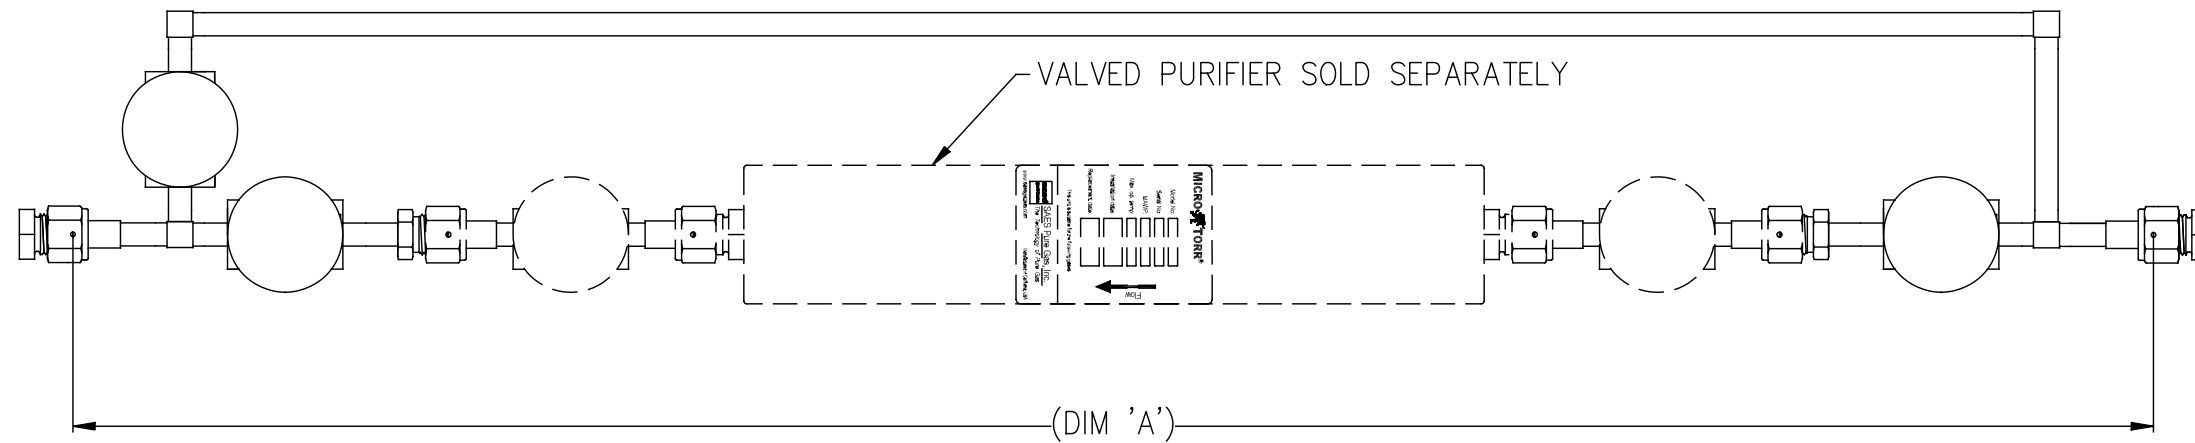

5 VALVE CONFIGURATION

MODEL	DIM 'A'	DIM 'B'	DIM 'C'
MC1500-5V	45.1 [1146] LENGTH	6.3 [160] WIDTH	3.7 [94] DEPTH
MC2550-5V	44.5 [1130] LENGTH	6.8 [173] WIDTH	4.2 [107] DEPTH
MC3000-5V	46.9 [1191] LENGTH	6.8 [173] WIDTH	4.2 [107] DEPTH
MC4500-5V	54.5 [1384] LENGTH	7.8 [198] WIDTH	5.2 [1132] DEPTH
MC9000-5V	66.2 [1681] LENGTH	7.8 [198] WIDTH	5.2 [1132] DEPTH

MC1500 SHOWN