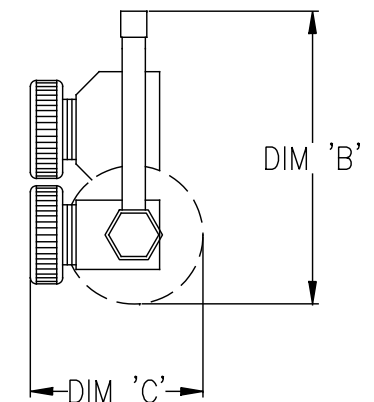

5 VALVE CONFIGURATION

MODEL	DIM 'A'	DIM 'B'	DIM 'C'
MC1500-5V	45.1 [1146] LENGTH	6.3 [160] WIDTH	3.7 [94] DEPTH
MC2550-5V	44.5 [1130] LENGTH	6.8 [173] WIDTH	4.2 [107] DEPTH
MC3000-5V	46.9 [1191] LENGTH	6.8 [173] WIDTH	4.2 [107] DEPTH
MC4500-5V	54.5 [1384] LENGTH	7.8 [198] WIDTH	5.2 [1132] DEPTH
MC9000-5V	66.2 [1681] LENGTH	7.8 [198] WIDTH	5.2 [1132] DEPTH